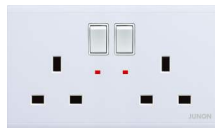

型號/Ref.-no. **LF821N2/9H2/13**
LF8MD2N2/9H2/13
規格/Description 13A 250V~
13A 存位有燈有制蘇底
DOUBLE 13A BS SOCKET WITH SWITCH AND NEON
13A 存位雙極有燈有制蘇底 (雙斷)
DOUBLE 13A BS SOCKET WITH DP SWITCH AND NEON
包裝數量/Packing **50**