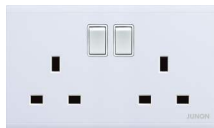

型號/Ref.-no. **LF821/9H2/13**
LF8MD2/9H2/13
規格/Description 13A 250V~
13A 存位有制蘇底
DOUBLE 13A BS SOCKET WITH SWITCH
13A 存位雙極有制蘇底 (雙斷)
DOUBLE 13A BS SOCKET WITH DP SWITCH
包裝數量/Packing **50**